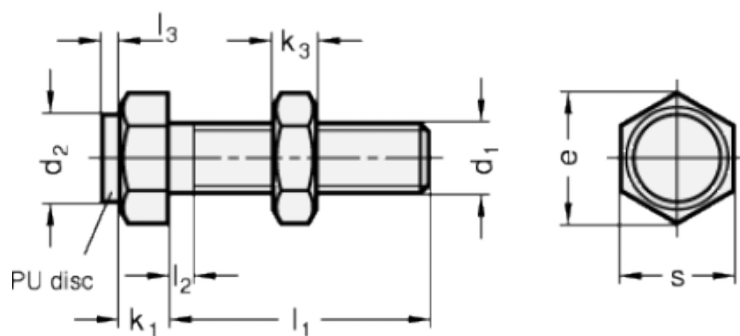

Article number: 20251M820AK

Description: E+G Setting bolt GN 251-M8-20-AK
with nut

Measures

Type AK

Type BK

Mounting block GN 412.1

d	= M8	s = 13
e	= 15	
K	= -	
k1	= 5.5	
k2	= 6.5	
l1	= 20	
l2 max.	= 3.7	
l3	= -	